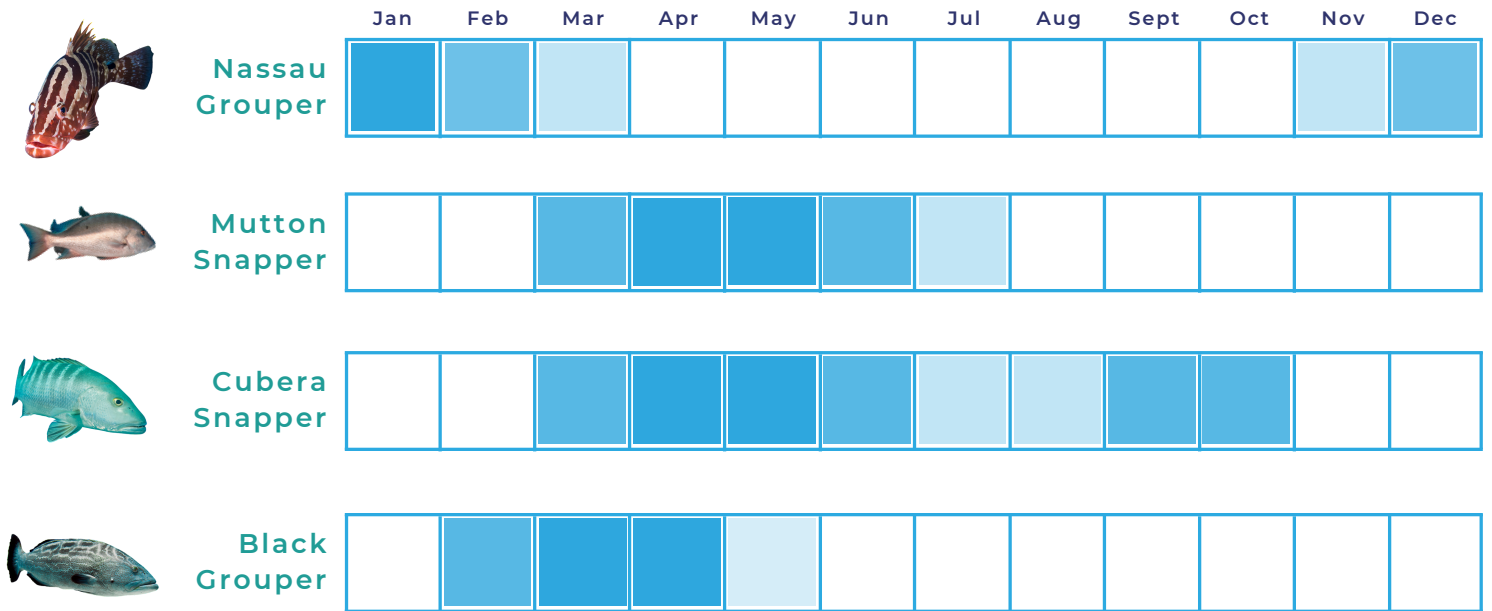

Turneffe Sightings Calendar

A guide to the best times of the year to see some of the stars of the Turneffe Atoll Marine Reserve Experience

Low likelihood
of seeing

High likelihood
of seeing

Spawning Aggregations

Other Iconic Species